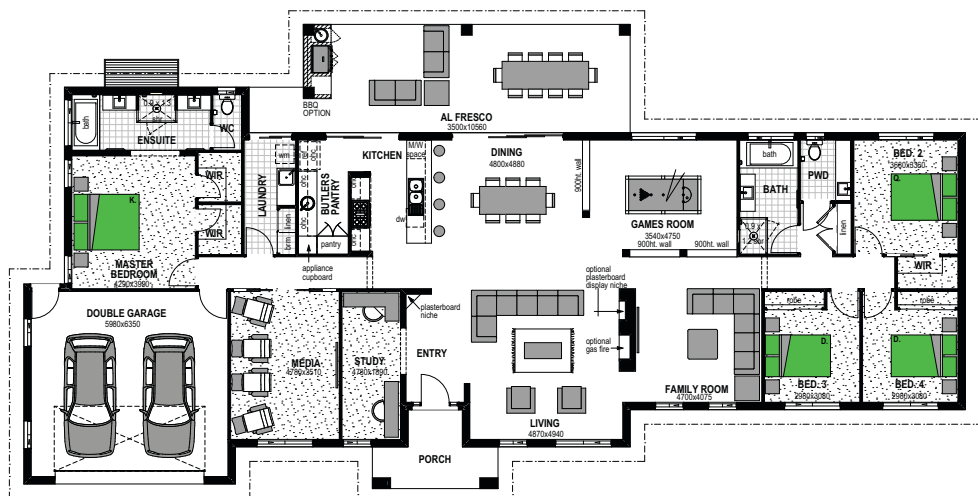

Award Winning Family Home

4 2 2

Kentucky 348

On display with Stroud Homes Fraser Coast

Floor Areas

Porch	7.6m²
Alfresco	39.2m²
Garage	41.4m²
Living	260.2m²
TOTAL	(37.5sqs) 348.6m²
Width	30.4m
Depth	15m

Features

- Family Room
- Games Room
- Butler's Pantry
- Media
- Study

Floor plan and dimensions shown are for the Classic Façade.

More Façades available. Speak with our team or see www.stroudhomes.com.au to see the full range.