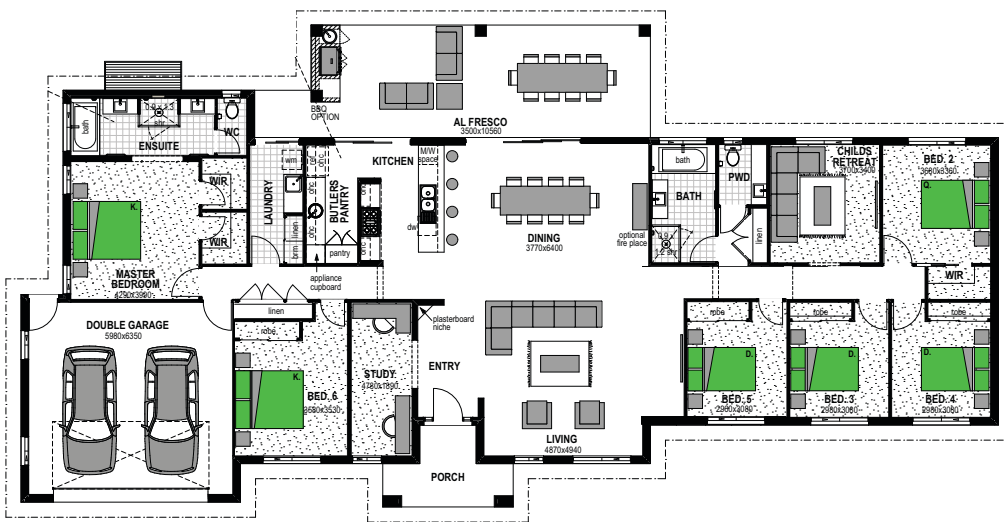

🚗 6 🚿 2 🚲 2

Kentucky 348 - 6 Bedroom Option

Floor Areas

Porch	7.6m²
Alfresco	39.2m²
Garage	41.4m²
Living	260.2m²
TOTAL	(37.5sqs) 348.6m²
Width	30.4m
Depth	15m

Features

- Child's Retreat
- Study
- Butler's Pantry

Floor plan and dimensions shown are for the Classic Façade.

More Façades available. Speak with our team or see www.strouthomes.com.au to see the full range.