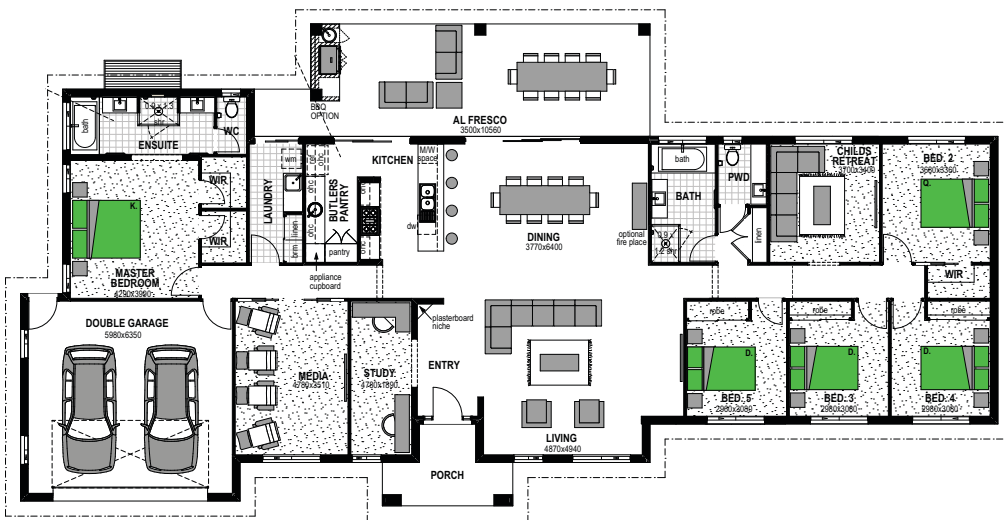

Manuka Façade

Alpine Façade

Floor Areas

Porch	7.6m ²
Alfresco	39.2m ²
Garage	41.4m ²
Living	260.2m ²
TOTAL	(37.5sqs) 348.6m²
Width	30.4m
Depth	15m

Features

- Family Room
- Games Room
- Butler's Pantry
- Media
- Study

Floor plan and dimensions shown are for the Classic Façade.

More Façades available. Speak with our team or see www.stroudhomes.com.au to see the full range.

Award Winning Family Home

Alpine Façade

🚗 5 🍽️ 2 🚗 2

Kentucky 348 - 5 Bedroom Option

Colonial Façade

Hamptons Façade

Classic Façade

Manuka Façade

Mountain Façade

Floor Areas

Porch	7.6m ²
Alfresco	39.2m ²
Garage	41.4m ²
Living	260.2m ²
TOTAL	(37.5sqs) 348.6m²
Width	30.4m
Depth	15m

Floor Areas

Porch	7.6m ²
Alfresco	39.2m ²
Garage	41.4m ²
Living	260.2m ²
TOTAL	(37.5sqs) 348.6m²
Width	30.4m
Depth	15m

Features

-  Child's Retreat
-  Study
-  Butler's Pantry

Floor plan and dimensions shown are for the Classic Façade.