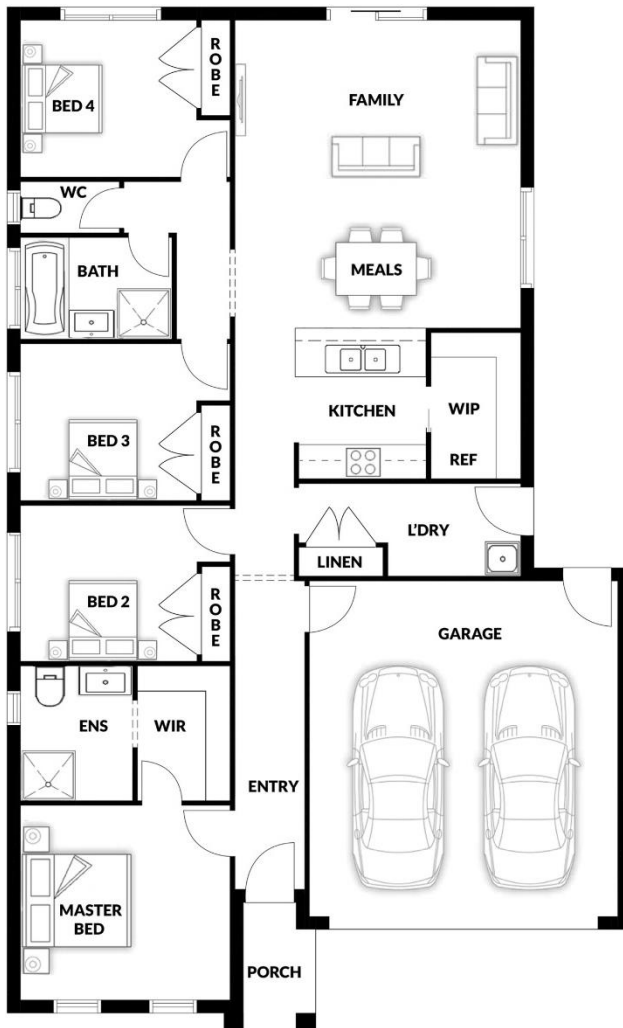

HOUSE & LAND PACKAGE

PACKAGE PRICE

\$557,000*

LOT 505 NORFOLK STREET, WONTHAGGI
ESTATE: POWLETT RIDGE

BLOCK SIZE | 640M² - TITLED

KALBARRI OPT 1

PACKAGE PRICE INCLUDES:

- ✓ 20mm Stone Benchtop to Kitchen, ENS & Bathroom
- ✓ Soft Close Drawers
- ✓ Bin Drawer
- ✓ All Floor Coverings
- ✓ S/S Appliances
- ✓ Flyscreens
- ✓ Remote Control Garage Door
- ✓ Ask Us About Other Design Options For This Block