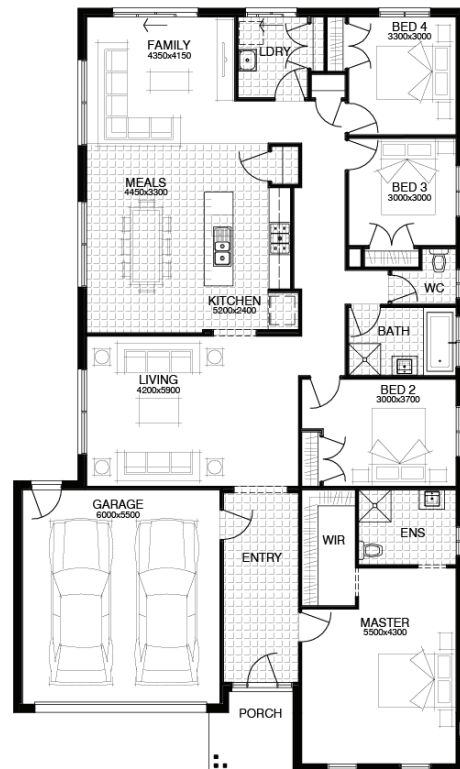

For enquiries please contact:

Jamie Power
0413 697 799
Simonds.com.au

West Gippsland

VIC
jamie.power@simonds.com.au

All Fixed Price Home and Land packages are subject to Developer and Council approval and is based on Simonds standard floor plan with preferred siting (without alterations). Package Price does not include stamp duty, government, legal or bank charges. Community Infrastructure Levy and Asset Protection Permit are not included in pricing and is to be arranged by the client directly with the Developer (if applicable). Any alterations may incur additional charges. Confirm land price and availability prior to purchase. Simonds reserves the right to withdraw or amend pricing, inclusions and promotion at any time without notice. Please refer to the terms and conditions for the Lifetime Structural Guarantee at www.simonds.com.au/terms-and-conditions. This package applies to VIC Express range only. Please speak with your sales consultant for further details. Pricing is current at 12/09/2018.